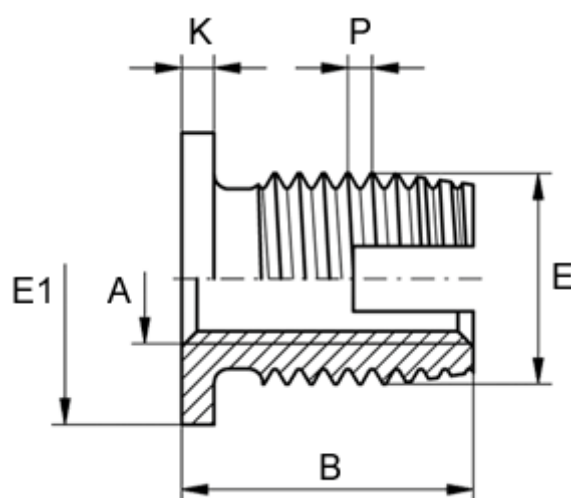

Article number: 12302100100800
Description: KLEE-coil 302 100 100.800
M10 Brass

Measures

Female thread A	= M10
Flange diameter E1	= 17
Flange height	= 1.5
Length B	= 20
Male thread E	= 14.0
Min hole depth blind hole	= 20
Thread pitch P	= 1.50
Type	= 302 100 100 ...